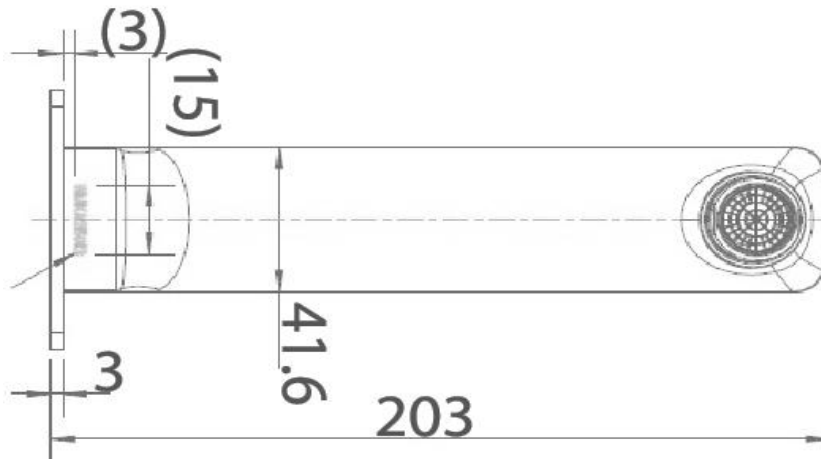

# BRAVO-II BATH SPOUT

**Pressure Rating:** Min 150KPa - Max 500KPa

**Temperature Rating:** Min 1°C - Max 75°C

Chrome  
WT 288

SPECIFICATIONS